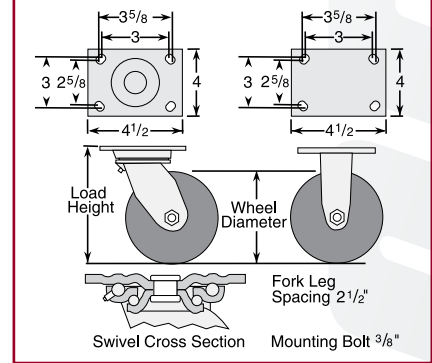

4

Series

www.colsoncaster.com

- Stainless Steel Top Plate Swivel & Rigid
- Capacity up to 1250 lbs each

Standard Features

- Polished stainless steel (Grade 304)
- 1/2" stainless steel hollow axle with grease zerk, nut and lock washer
- 1/4" standard steel top plate for durability
- Permanent rivet king pin with 9/8" diameter rivet
- Grease fittings: wheel bearing and swivel raceway
- "Colson 45" multi-temp grease lubricates in extreme hot and cold temperatures

Standard Dimensions

Caster Brake

Tech Lock®
(See page 18)
Available on all swivel and 6" rigid casters (Specify **BRK2**).

Side Lock
(See page 17)
Stainless steel design available on all swivel casters with one-piece Delrin bearing or roller bearing only (Specify **BRK3**).

Thread Guards
(See page 114) Available on many models (Specify **TG1** for metal or **TG2** for plastic).

Wheel Selection

Colson 4 Series Casters • Stainless Steel Top Plate Swivel & Rigid • Capacity to 1250 lbs