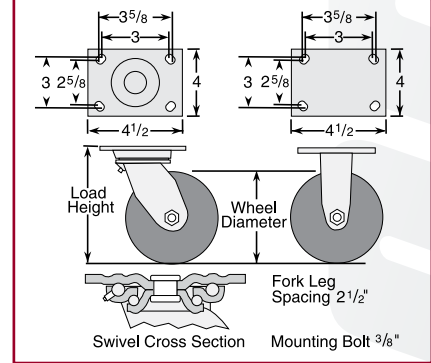

4

Series

www.colsoncaster.com

- Stainless Steel Top Plate Swivel & Rigid
- Capacity up to 1250 lbs each

Standard Features

- Polished stainless steel (Grade 304)
- $1/2$ " stainless steel hollow axle with grease zerk, nut and lock washer
- $1/4$ " standard steel top plate for durability
- Permanent rivet king pin with $9/8$ " diameter rivet
- Grease fittings: wheel bearing and swivel raceway
- "Colson 45" multi-temp grease lubricates in extreme hot and cold temperatures

Standard Dimensions

Caster Brake

Tech Lock®
(See page 18)
Available on all swivel and 6" rigid casters (Specify **BRK2**).

Side Lock
(See page 17)
Stainless steel design available on all swivel casters with one-piece Delrin bearing or roller bearing only (Specify **BRK3**).

Thread Guards
(See page 114) Available on many models (Specify **TG1** for metal or **TG2** for plastic).

Wheel Selection

Colson 4 Series Casters • Stainless Steel Top Plate Swivel & Rigid • Capacity to 1250 lbs